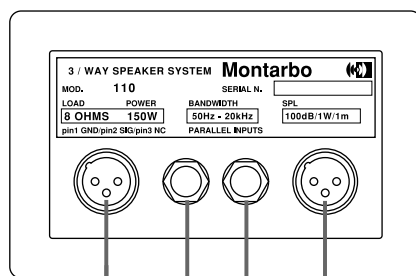

110 control and connection panel

● XLR and Jack input sockets wired in parallel.

Front

Side