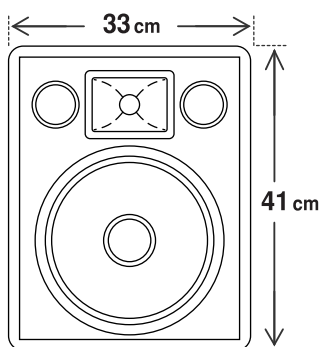

110 control and connection panel

● XLR and Jack input sockets wired in parallel.

Front

Side