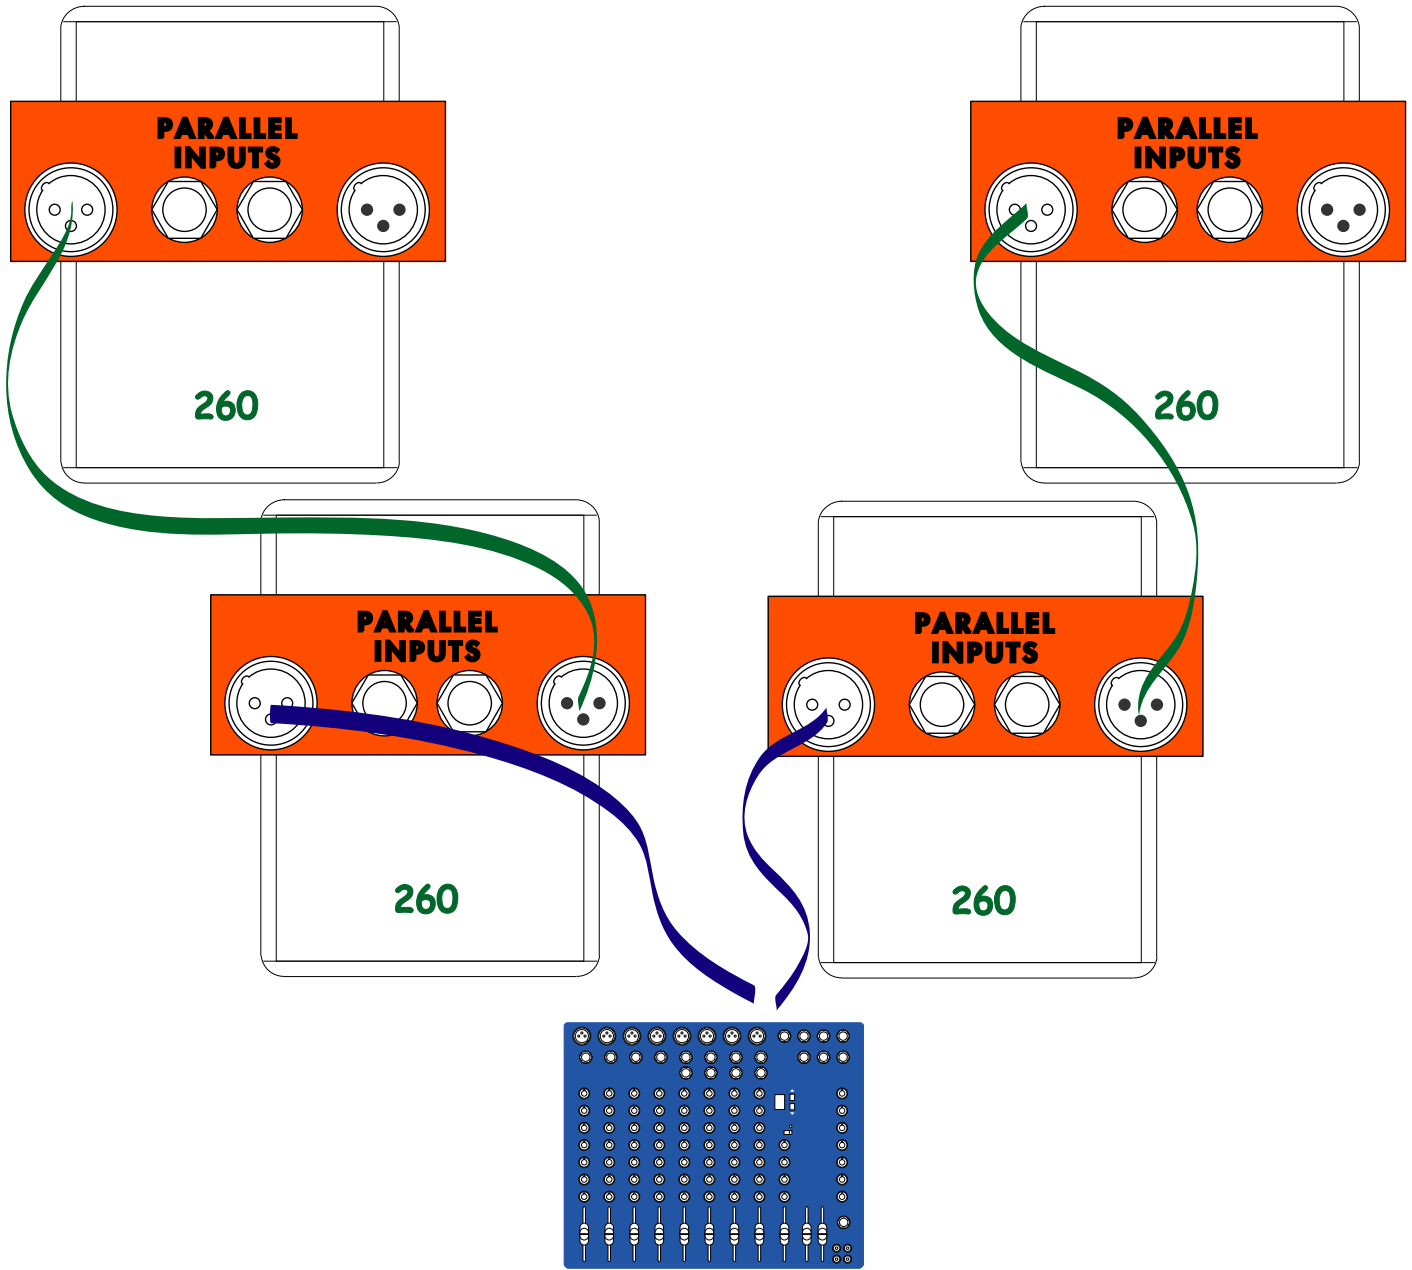

Parallel connection of two or more 260

use only loudspeaker cables (unscreened)

use either Jack or XLR connectors

POWERED MIXER

MIXER L/R POWERED OUTPUTS → 260 INPUTS

260 INPUTS → INPUTS of other 260