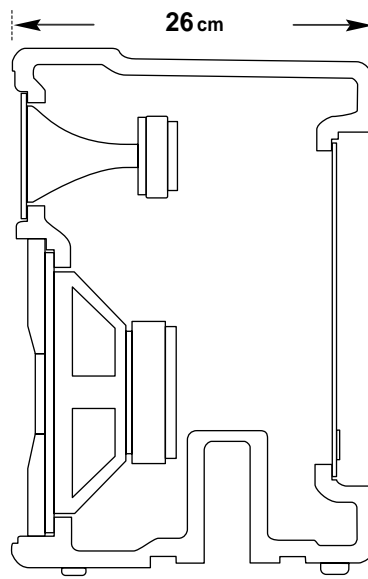

Neutrik Speakon® connector:
this is the better choice for critical installations, because the locking connector avoids accidental disconnection.

Input/link jack sockets (parallel connected):
they are best suited as for mobile (touring) applications or when it is expected to frequently disconnect the system.

Front view

Side view

Bottom view

Top view