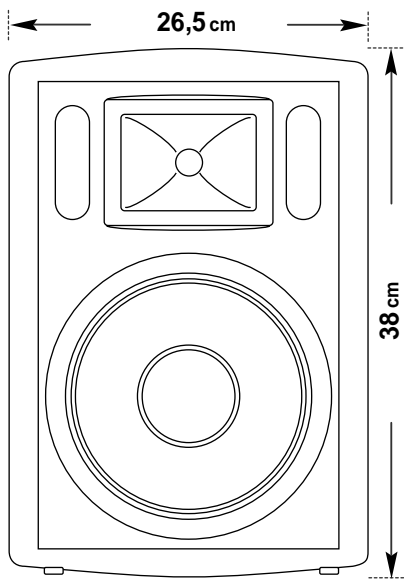

Neutrik Speakon® connector:
this is the better choice for critical installations, because the locking connector avoids accidental disconnection.

Input/link jack sockets (parallel connected):
they are best suited as for mobile (touring) applications or when it is expected to frequently disconnect the system.

Front view

Side view

Bottom view

Top view